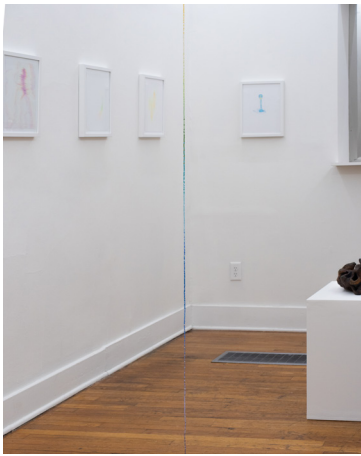

Stillness, 2020
Swarovski crystals and monofilament
144"